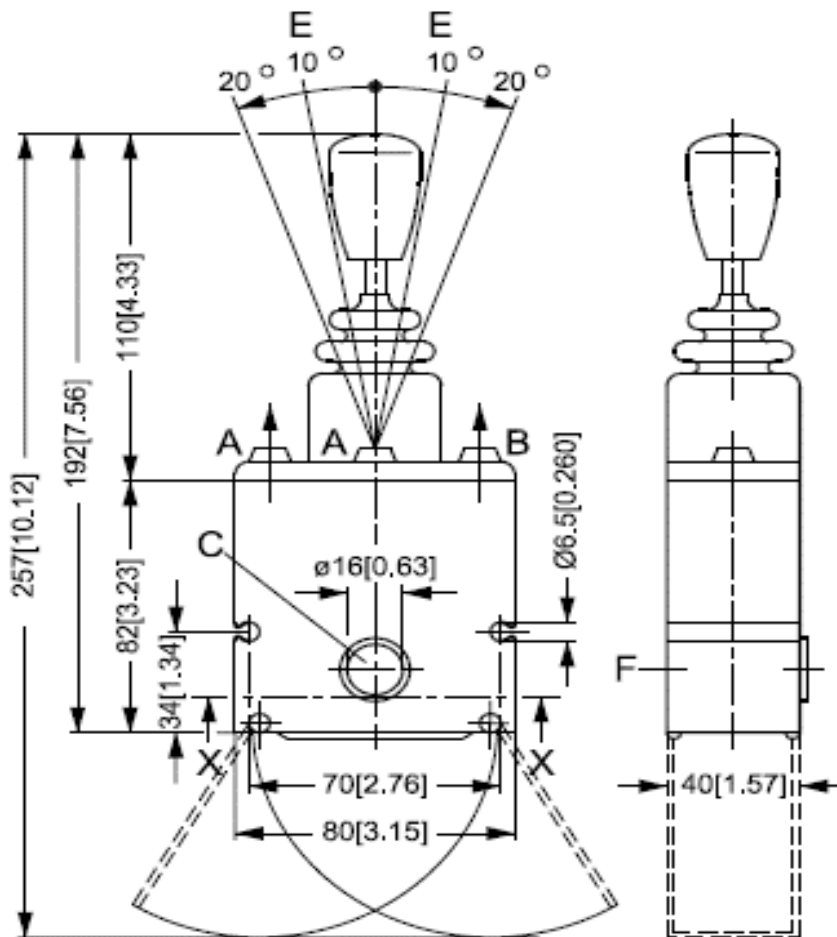

155B4218

PVRES Remote joystick, spring return type

Function: 1 Proportional

Dimension: 40 x 80 x 135 (short version)

X-X

D